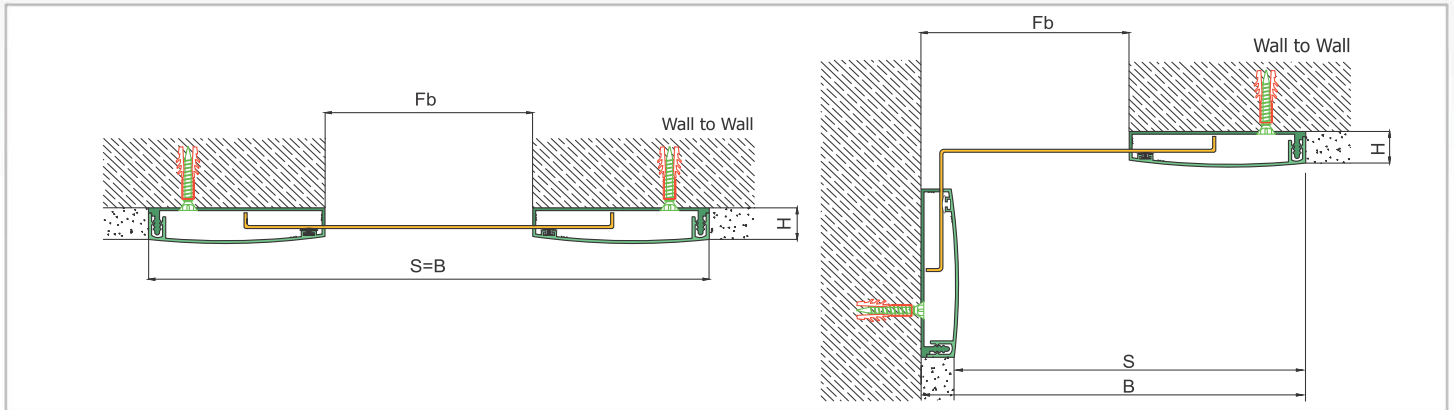

AS A155 profile is designed for wall & ceiling applications at indoor areas as well as exterior wall applications. It functions as a seismic profile and gives a decorative aspect with invisible screwing system. Base frames of the profile are fixed on the surface at both sides and the movable center plate meets the displacements. It can be used as surface or flush mounted. EPDM Cord placed between cover and center plates tighten the plates and eliminate metal stroking noise. For exterior applications, please inform Asteknik before placing an order.

- Application Areas** : Indoor & Outdoor / Wall & Ceiling
- Ideal for** : Airports, Shopping Malls, Residences, Hospitals, Hotels, Commercial & Public Buildings etc.
- Material** : Anodized Aluminum, EPDM Cord
- Aluminum Alloy** : 6063 AA-USA / EN AW 6063
- Optional Supplies** : Fire Barrier, Waterproof EPDM membrane

SEISMIC

* Visuals are representative and the profile configuration may differ depending on the characteristics requested.

LOCATION	MODEL	GAP (Fb) mm	HEIGHT (H) MM	OVERALL WIDTH (B) mm	VISIBLE WIDTH (S) mm	MOVEMENT (W) mm	LOAD CAPACITY	STANDARD LENGTH (mt)
Wall to Wall	AS A155L-050	50	16	220	220	+70/-50	N/A	3
	AS A155-050	50	16	220	220	+70/-50	N/A	3
	AS A155L-080	80	16	250	250	+70/-75	N/A	3
	AS A155L-100	100	16	270	270	+70/-75	N/A	3
	AS A155-100	100	16	270	270	+70/-75	N/A	3
	AS A155L-150	150	16	320	320	±35	N/A	3
	AS A155-150	150	16	320	320	+70/-75	N/A	3
	AS A155L-200	200	16	370	370	±35	N/A	3
	AS A155L-250	250	16	420	420	±35	N/A	3
	AS A155L-300	300	16	470	470	±35	N/A	3