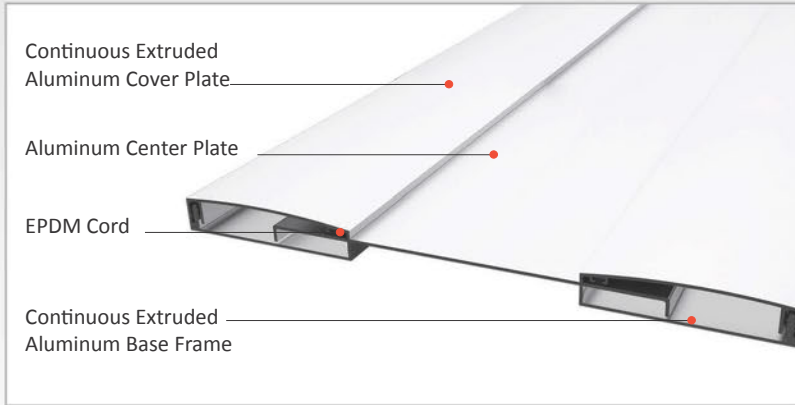

AS A155 profile is designed for wall & ceiling applications at indoor areas as well as exterior wall applications. It functions as a seismic profile and gives a decorative aspect with invisible screwing system. Base frames of the profile are fixed on the surface at both sides and the movable center plate meets the displacements. It can be used as surface or flush mounted. EPDM Cord placed between cover and center plates tighten the plates and eliminate metal stroking noise. For exterior applications, please inform Asteknik before placing an order.

- Application Areas** : Indoor & Outdoor / Wall & Ceiling
- Ideal for** : Airports, Shopping Malls, Residences, Hospitals, Hotels, Commercial & Public Buildings etc.
- Material** : Anodized Aluminum, EPDM Cord
- Aluminum Alloy** : 6063 AA-USA / EN AW 6063
- Optional Supplies** : Fire Barrier, Waterproof EPDM membrane

Note: Please ask for different sizes
 AS A155L series' center plates are manufactured from aluminum sheet

Profil No Profile Number	AS A155L 250	AS A155 250K
Fb (mm)	250	250
H (mm) yaklaşık approx.	16	16
W± (mm) yaklaşık approx.	±35	±35
Renk Color	Alüminyum Orta ve Üst Kapak: Elokssallı, Alüminyum Bağlantı Elemanı: Natürel, Fitiller: Siyah Aluminum Center and Cover Plate: Anodised, Aluminum Base Frame: Natural, Inserts: Black	
Malzeme Material	Alüminyum, EPDM Kauçuk(siyah) Aluminum, EPDM Rubber(black)	
Standart Uzunluk Standard Length	3	