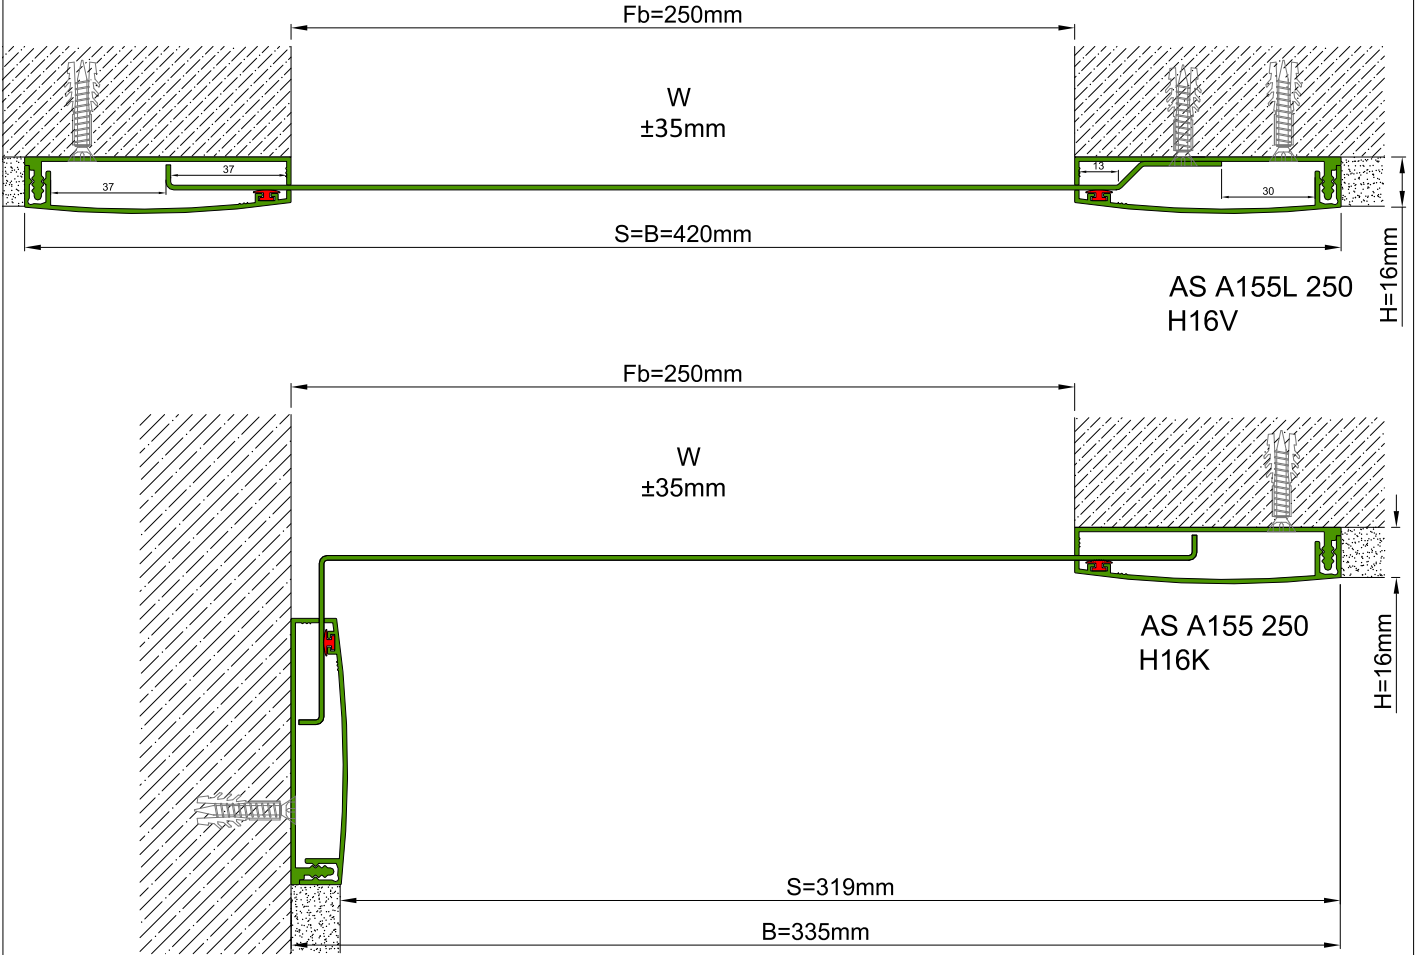

AS A155 profile is designed for wall & ceiling applications at indoor areas as well as exterior wall applications. It functions as a seismic profile and gives a decorative aspect with invisible screwing system. Base frames of the profile are fixed on the surface at both sides and the movable center plate meets the displacements. It can be used as surface or flush mounted. EPDM Cord placed between cover and center plates tighten the plates and eliminate metal stroking noise. For exterior applications, please inform Asteknik before placing an order.

SEISMIC

* Visuals are representative and the profile configuration may differ depending on the characteristics requested.

LOCATION	MODEL	GAP (Fb) mm	HEIGHT (H) MM	OVERALL WIDTH (B) mm	VISIBLE WIDTH (S) mm	MOVEMENT (W) mm	LOAD CAPACITY	STANDARD LENGTH (mt)
Wall to Wall	AS A155L-050	50	16	220	220	+70/-50	N/A	3
	AS A155-050	50	16	220	220	+70/-50	N/A	3
	AS A155L-080	80	16	250	250	+70/-75	N/A	3
	AS A155L-100	100	16	270	270	+70/-75	N/A	3
	AS A155-100	100	16	270	270	+70/-75	N/A	3
	AS A155L-150	150	16	320	320	±35	N/A	3
	AS A155-150	150	16	320	320	+70/-75	N/A	3
	AS A155L-200	200	16	370	370	±35	N/A	3
	AS A155L-250	250	16	420	420	±35	N/A	3
	AS A155L-300	300	16	470	470	±35	N/A	3

Note: Please ask for different sizes
 AS A155L series' center plates are manufactured from aluminum sheet

Profil No Profile Number	AS A155L 250	AS A155 250K
Fb (mm)	250	250
H (mm) yaklaşık approx.	16	16
W± (mm) yaklaşık approx.	±35	±35
Renk Color	Alüminyum Orta ve Üst Kapak: Elokssallı, Alüminyum Bağlantı Elemanı: Natürel, Fitiller: Siyah Aluminum Center and Cover Plate: Anodised, Aluminum Base Frame: Natural, Inserts: Black	
Malzeme Material	Alüminyum, EPDM Kauçuk(siyah) Aluminum, EPDM Rubber(black)	
Standart Uzunluk Standard Length	3	